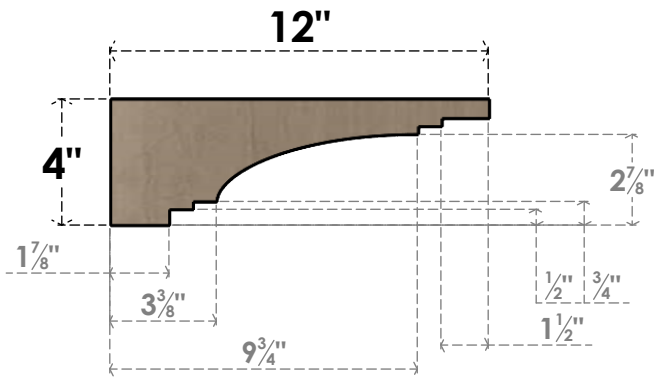

ITEM NUMBER: CORU02X12X04PECRCPR

2"W X 12"D X 4"H SERIES 3 THIN PESCADERO ROUGH CEDAR TIMBERTHANE
FAUX WOOD CORBEL, PRIMED

SIDE PROFILE

FRONT PROFILE

ISOMETRIC

EKENA MILLWORK
2300 WEST MAIN ST.
CLARKSVILLE, TX 75426
TOLL FREE: 866-607-0453
WWW.EKENAMILLWORK.COM

NOTES

1. INSTALLATION TO BE COMPLETED IN ACCORDANCE WITH MANUFACTURER'S SPECIFICATIONS.
2. DRAWING MAY NOT BE TO SCALE
3. THIS DRAWING IS INTENDED FOR DESIGN AND PLANNING PURPOSES ONLY.
4. ALL INFORMATION CONTAINED HEREIN WAS CURRENT AT THE TIME OF DEVELOPMENT BUT MUST BE REVIEWED AND APPROVED BY THE PRODUCT MANUFACTURER TO BE CONSIDERED ACCURATE.
5. TIMBERTHANE ARCHITECTURAL PRODUCTS ARE MADE FROM HIGH DENSITY URETHANE AND COME FACTORY PRIMED