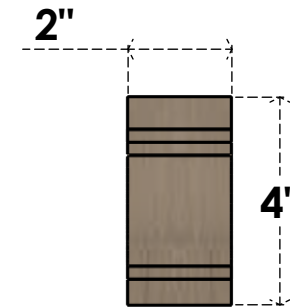

ITEM NUMBER: CORU02X12X04PECRCPR

2"W X 12"D X 4"H SERIES 3 THIN PESCADERO ROUGH CEDAR TIMBERTHANE
FAUX WOOD CORBEL, PRIMED

SIDE PROFILE

FRONT PROFILE

ISOMETRIC

EKENA MILLWORK
2300 WEST MAIN ST.
CLARKSVILLE, TX 75426
TOLL FREE: 866-607-0453
WWW.EKENAMILLWORK.COM

NOTES

1. INSTALLATION TO BE COMPLETED IN ACCORDANCE WITH MANUFACTURER'S SPECIFICATIONS.
2. DRAWING MAY NOT BE TO SCALE
3. THIS DRAWING IS INTENDED FOR DESIGN AND PLANNING PURPOSES ONLY.
4. ALL INFORMATION CONTAINED HEREIN WAS CURRENT AT THE TIME OF DEVELOPMENT BUT MUST BE REVIEWED AND APPROVED BY THE PRODUCT MANUFACTURER TO BE CONSIDERED ACCURATE.
5. TIMBERTHANE ARCHITECTURAL PRODUCTS ARE MADE FROM HIGH DENSITY URETHANE AND COME FACTORY PRIMED